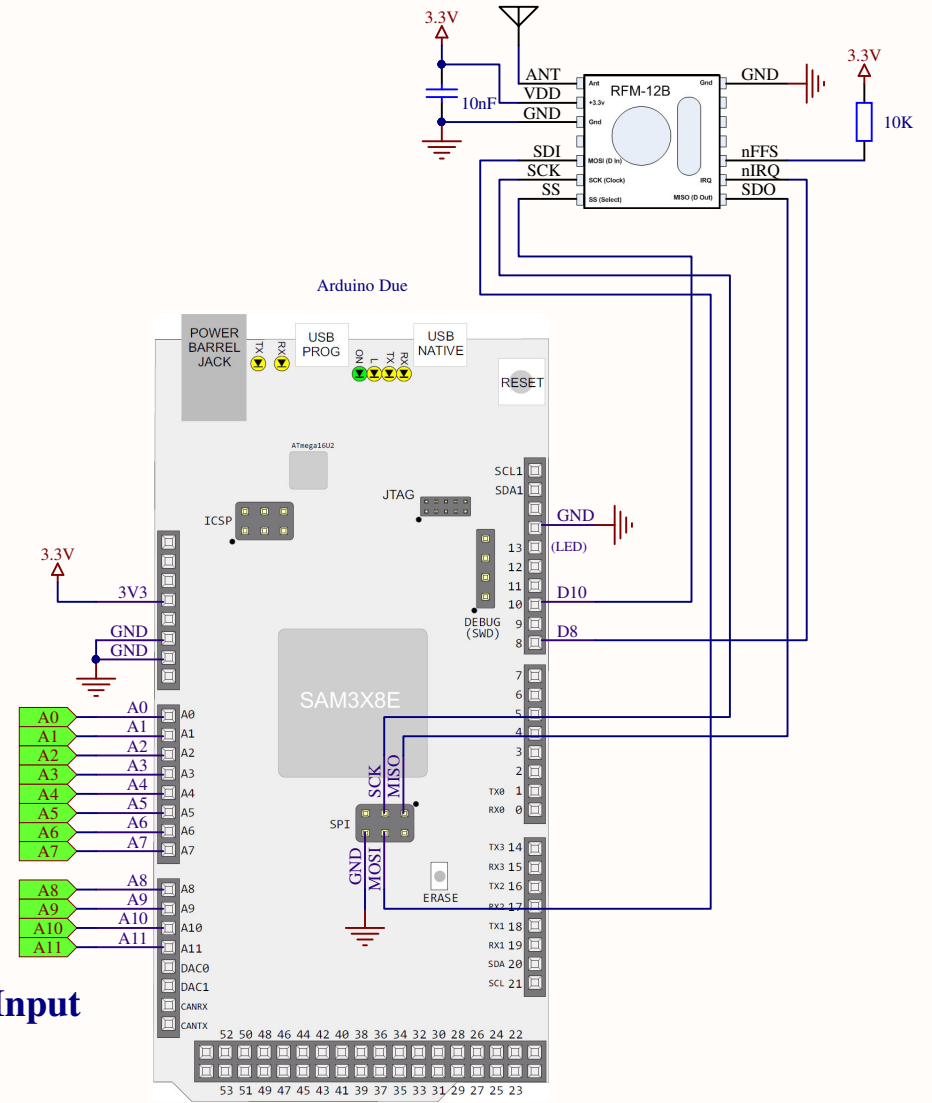

Current Probe Inputs

AC-AC Voltage Adapter Input

Title		
Energy Monitoring System - Front End		
Size	Number	Revision
A4		1.0
Date:	20.12.2013	Sheet 1 of 1
File:	D:\My Documents\AEMS_Due.SchDoc	Drawn By: boredman@BoredomProjects.net