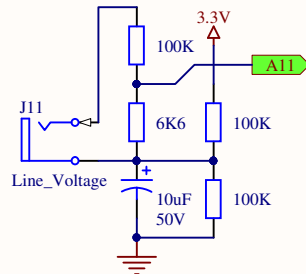

Current Probe Inputs

AC-AC Voltage Adapter Input

Title		
Energy Monitoring System - Front End		
Size	Number	Revision
A4		1.0
Date:	20.12.2013	Sheet 1 of 1
File:	D:\My Documents\AEMS_Due.SchDoc	Drawn By: boredman@BoredomProjects.net