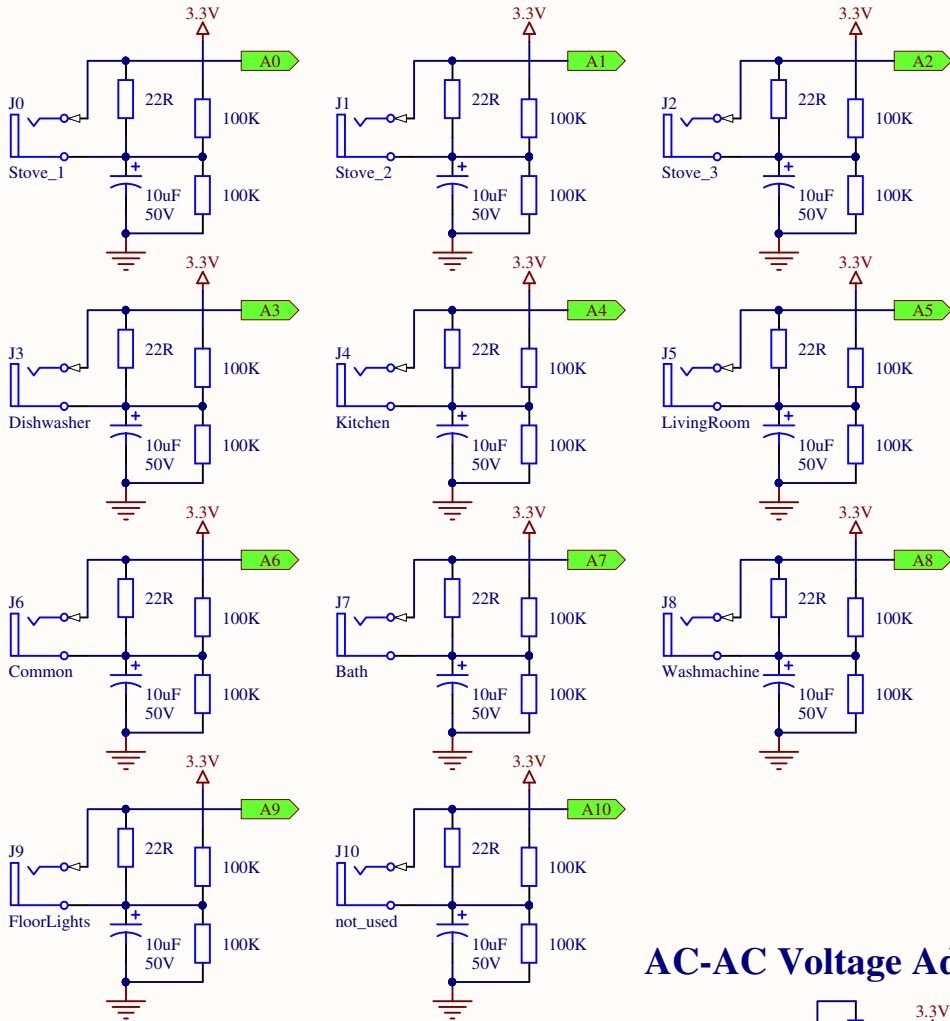

Current Probe Inputs

AC-AC Voltage Adapter Input

Title		
Energy Monitoring System - Front End		
Size	Number	Revision
A4		1.0
Date:	20.12.2013	Sheet 1 of 1
File:	D:\My Documents\AEMS_Due.SchDoc	Drawn By: boredman@BoredomProjects.net